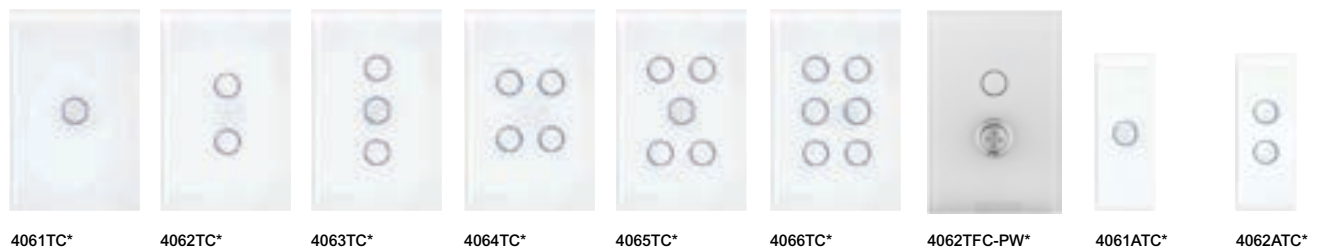

Wall plates

Touch mechanisms

- **60TSRM3** Touch master 3-wire electronic switch mechanism, 6AX, integral relay
- **60TDM** Touch master dimmer mechanism, 350 W, universal
- **60TDSM** Touch remote dimmer/switch mechanism, supports up to 3-way control

*Saturn OneTouch mechanisms to be purchased separately.