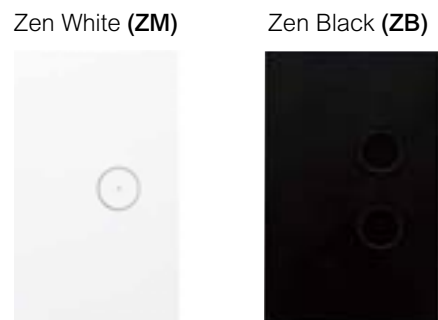

Although the entire Saturn range is manufactured from durable scratch- and chemical-resistant materials, please avoid using chemical cleaners.

Styles and colours

The Saturn range of colours will blend in beautifully with any home environment. Whether your style is modern and minimal or classic and cosy, the Saturn range will create a seamless look and feel throughout your home.

The Clipsal Saturn range is available in:

The Saturn Horizon range is available in:

The Saturn OneTouch range is available in:

The Saturn Zen range is available in:

Saturn OneTouch

The Clipsal OneTouch range is available in Ocean Mist (OM), Espresso Black (EB), and Pure White (PW)

*Saturn OneTouch mechanisms to be purchased separately.

Saturn Horizon

The Saturn Horizon range is available in Horizon Silver (HS) and Horizon Black (HB). Add your selected colour to the Cat. No., eg. 4062PB-HS.