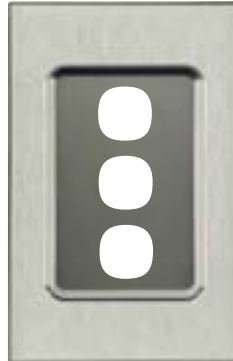

Accessories

Saturn communication wall plates

The stunning Saturn range extends beyond just wall switches and power outlets. Saturn communication wall plates are architecturally designed, giving you easy access to television, audio, phone, computer, and the Internet without compromising on looks.