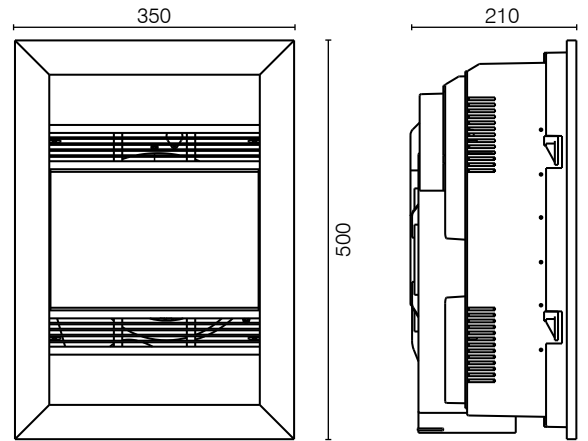

APPLICATIONS

- For medium to large bathrooms

MARVEL 3-IN-1 BATHROOM MATE

TECHNICAL SPECIFICATIONS

Operating Voltage:	240V / 50Hz
Class:	Class I (1)
Total Wattage:	1100W total max.
Motor Wattage:	55W Total
Motor Type:	Longlife ball bearing
Air Extraction:	up to 500m ³ /hr (139l/sec)
Heat Wattage:	1000W max.
Heat Type:	Instant heat Infrared tube
Light Wattage:	2 x 8W max.
Light adjustable:	Change colour temperature from 3000K, 4200K or 6000K
Light Lumens	1000lm (3000K); 1100lm (4200K); 1200lm (6000K)
Cutout:	475mm x 325mm
Outlet Diameter:	suits ø150mm ducting
Ingress protection:	IPX2
Thermal Safety Switch:	Auto cut-off / Fan on (50°C)
Recommended ,minimum installation depth to roof:	300mm
Includes Accessories:	3-Gang wall control, 1.5m flexible duct, 2 x duct clamps, exterior grille
Warranty	3 year replacement
Standards:	AS/NZS 60335.2.80 AS/NZS 60335.2.30 AS/NZS 60335.1 AS/NZS 60598.2.2 AS/NZS 60598.1 AS CISPR15 AS/NZS CISPR14

INSTALLATION

Must be installed by a licensed electrician

ACCESSORIES (sold separately)

Heat Tube:	21478SP002
Duct 3m:	19939
Duct 6m:	19940

	MODEL	COLOUR	DESCRIPTION	BOX SIZE	GROSS WEIGHT	BOX QTY	BARCODE/TUN
RETAIL BOX	21478/05	Matt White	Marvel 3-in1 Bathroom Mate	W640 x H410 x D255 mm	4.7 kg	1 pc	9 312641 214786 >
OUTER BOX	21478/05	Matt White	Marvel 3-in1 Bathroom Mate	W655 x H440 x D525 mm	11.0 kg	2 pc	19312641214783
RETAIL BOX	21478/06	Matt Black	Marvel 3-in1 Bathroom Mate	W640 x H410 x D255 mm	4.7 kg	1 pc	9 312641 214793 >
OUTER BOX	21478/06	Matt Black	Marvel 3-in1 Bathroom Mate	W655 x H440 x D525 mm	11.0 kg	2 pc	19312641214790