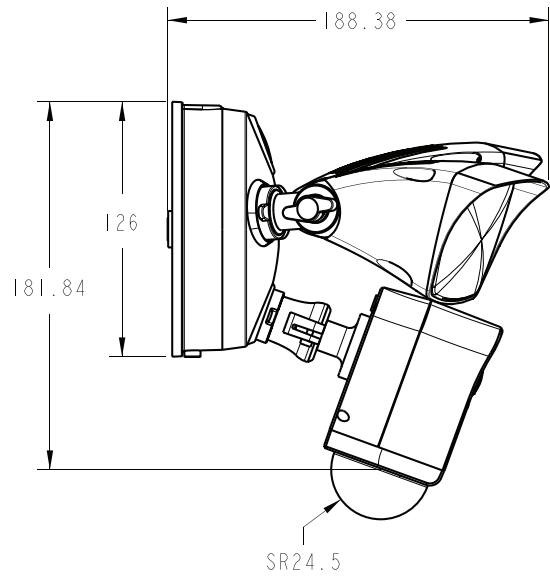

Package Includes

- 1 × Floodlight Camera
- 1 × Surface Mounting Box
- 1 × Mounting Accessories
- 1 × Quick Start Guide

Dimensions

Item Code	CENFLCAM2-B
Description	Security Floodlight Camera
Carton Qty	1
Barcode	9318475002339