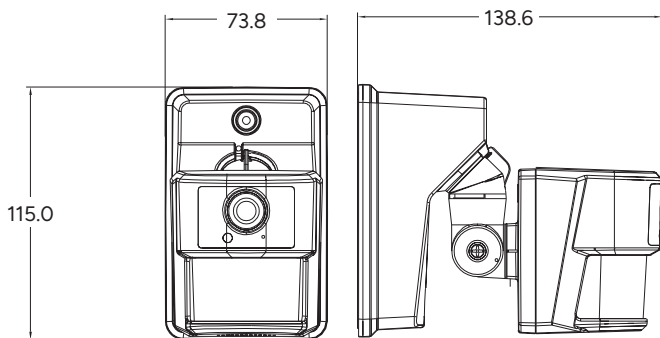

### Specifications

<b>Power</b>	AC230-240V / 50Hz
<b>Rated Current</b>	10A
<b>Lighting Load</b>	Up to 2000W Incandescent Up to 1000W Fluorescent Up to 300W LED's
<b>Sensor</b>	PIR for light, Video for app motion alerts
<b>PIR coverage (at 20°C)</b>	max 180°, Up to 18m*
<b>PIR Sensivity</b>	Low, Medium, High
<b>Swiveling Angle</b>	Vertical 90° (down 45°, up 45°) Horizontal 120° (left – right)
<b>Mounting Height</b>	Recommended 2.4~3 meters
<b>Mounting Type</b>	Wall or Ceiling
<b>Light Operation</b>	On/Off/Auto/Test/Manual Override
<b>Time Settings</b>	Approx. 20 sec ~ 900 sec via APP
<b>Lux Settings</b>	Night mode < 15 lux Daytime mode > 20 lux
<b>Warm Up Time</b>	~ 1 min.
<b>Image Sensor</b>	CMOS 1/3 inch
<b>Field of View</b>	H : 100°, V : 50° / ±5°
<b>Lens/F-Stop</b>	2.8mm F2.0
<b>Resolution</b>	1920 * 1080 pixels (Hi), 640 * 360 pixels (Lo)
<b>Image Color</b>	Color – daytime, Black/White – nighttime
<b>Compression</b>	H.264
<b>Audio</b>	Microphone, 1W speaker
<b>Wi-Fi</b>	2.4GHz IEEE802.11 b/g/n
<b>Storage</b>	MicroSD card (max. 128GB)
<b>Protection Degree</b>	IP65, UV protected
<b>Safety Compliance</b>	CE, RCM, SAA231332
<b>Warranty</b>	24 Months

\*Ambient air temperature will affect PIR detection range.

This product must be installed by a licensed electrical contractor. Specifications may change without notice

### Dimensions