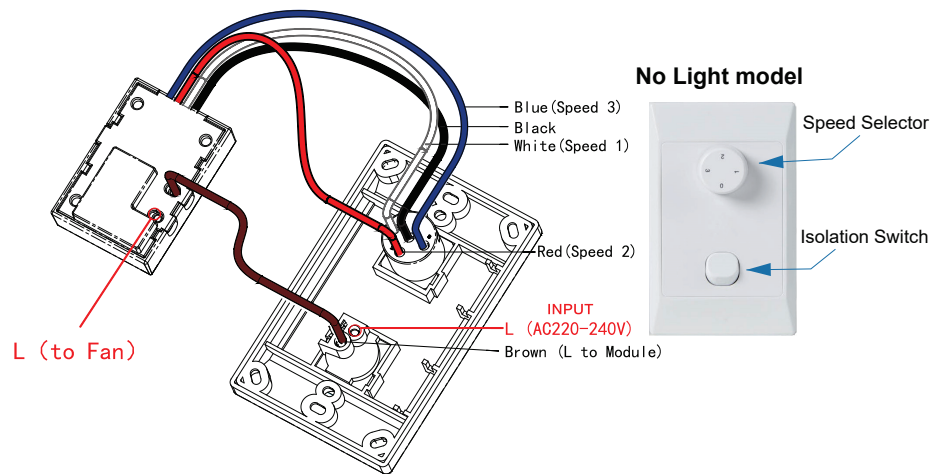

FLEXMECH

DC WALL CONTROL WITH CLASSIC 3SPEED MECHANISM AND SWITCH COMPATIBLE WITH MOST STANDARD SWITCH PLATES

- No neutral connection required
- Switch plate comes pre-wired for speedy installation
- With and without light options
- Modules can be wired into any 3 speed AC rotary fan mechanism
- Compact module, designed to fit into a standard wall box

WIRING - NO LIGHT

INSTALLATION

Power Input: 220-240V~ 50Hz
Installation: Qualified Electrician Needed
Warranty: 12 months

INCLUDES

- 1 x Wall Control
- 1 x Instruction Manual
- 1 x Warranty Card

Model	Colour	Outer Carton	EAN13 Barcode
DCFAN3SPWC	White	19339310015304	9 339310 015307