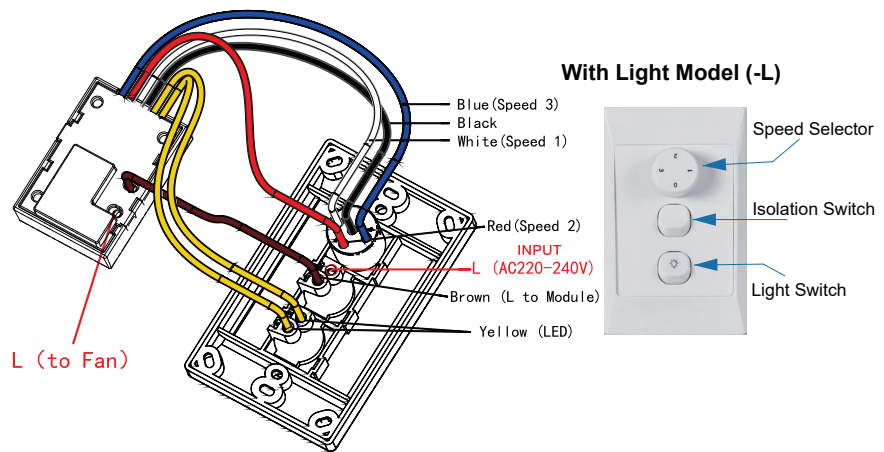

FLEXMECH

DC WALL CONTROL WITH CLASSIC 3 SPEED MECHANISM AND SWITCH COMPATIBLE WITH MOST STANDARD SWITCH PLATES

- No neutral connection required
- Switch plate comes pre-wired for speedy installation
- With and without light options
- Modules can be wired into any 3 speed AC rotary fan mechanism
- Compact module, designed to fit into a standard wall box

WIRING - WITH LIGHT

INSTALLATION

- Power Input:** 220-240V~ 50Hz
Installation: Qualified Electrician Needed
Warranty: 12 months

INCLUDES

- 1 x Wall Control
- 1 x Instruction Manual
- 1 x Warranty Card

Model	Colour	Outer Carton	EAN13 Barcode
DCFAN3SPWCL	White	19339310015311	9 339310 015314