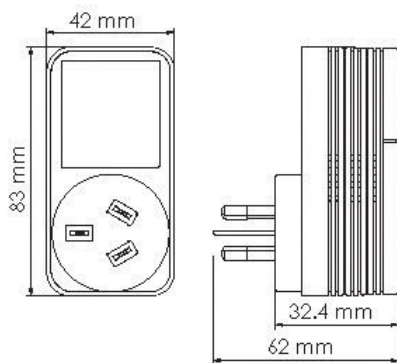

Dimensions