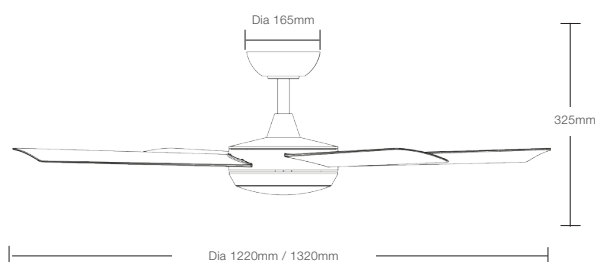

36W 1220MM (48") / 1320MM (52") DC CEILING FAN 4 ABS BLADES WITH REMOTE CONTROL + LED LIGHT

SPECIFICATIONS

Model Name	Quantum DC
Model Numbers	MQDC1243WR Matt White MQDC1343WR Matt White
Power Wattage / Motor	36W DC
Voltage / Frequency	220-240Va.c. 50-60Hz
Air Movement (m³/hr)	
Maximum RPM	Up to 210 RPM
Airflow Efficiency	Up to 333m³/hr per watt
Speed 6 (Highest)	11,862m³/hr
Speed 5	10,368m³/hr
Speed 4	9,380m³/hr
Speed 3	7,899m³/hr
Speed 2	5,925m³/hr
Speed 1 (Lowest)	3,455m³/hr
Materials / Blade	ABS blade
Number of Blades	4
Blade Pitch	12.5°
Hangsure Canopy	15°
Lighting Wattage / Type	24W LED
Colour Temperature	2700K to 6000K
Lumens Output	Up to 2500lm
Rated Lifetime	50,000 hours @ Ta25°C
Dimmable	Variable dimming

REMOTE CONTROL

Control	
Light	On/off
CCT	2700K/3000K/4000K/5000K/6000K
Fan	Off only
Fan Speed Setting	6
Other Features	Summer/winter reverse mode Breeze mode Sleep mode
Timer	Off only - 1hr, 4hr or 8hr
Power	1 x A23 12V batteries (supplied)
Size	145 x 42mm
Radio Frequency	433Mhz

SHIPPING

Model Numbers	Carton Size			Carton Quantity	Carton Gross Weight (Kg)
	H (mm)	W (mm)	L (mm)		
MQDC1243WR	295	320	635	1	6.5
MQDC1343WR	295	320	635	1	6.5

INSTALLATION

Installation	By licensed electrician only	
Warranty	2 Year In-Home Warranty	

For further information please visit our website OR scan the QR Code
<https://www.martecaustralia.com.au/warranty-statement/>

DIMENSIONS

* Product must be installed by licensed electrician if not warranty will be void.
Specification and imagery subject to change without prior notice. Last updated January 2025.

Aust/NZ Approval No.