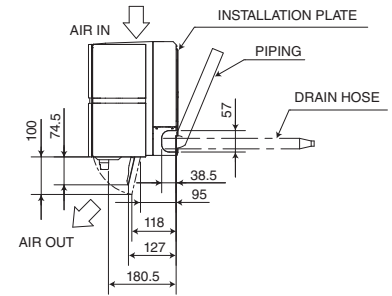

# DIMENSIONS

		MSZ-LN25/35/50VG/VGB/VGR	MSZ-LN60VG/VGB/VGR
PIPING	Insulation	ø35 O.D	ø37 O.D
	Liquid line	ø6.35 - 0.5m (flared connection ø6.35)	ø6.35 - 0.5m (flared connection ø6.35)
	Gas line	ø9.52 - 0.45m (flared connection ø9.52)	ø9.52 - 0.45m (flared connection ø12.7)
Drain hose		Insulation ø28 connected part ø16 O.D	Insulation ø28 connected part ø16 O.D