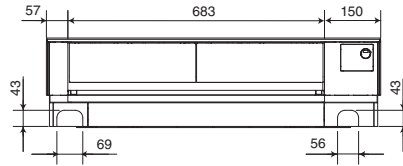

# DIMENSIONS

		MSZ-LN25/35/50VG/VGB/VGR	MSZ-LN60VG/VGB/VGR
PIPING	Insulation	ø35 O.D	ø37 O.D
	Liquid line	ø6.35 - 0.5m (flared connection ø6.35)	ø6.35 - 0.5m (flared connection ø6.35)
	Gas line	ø9.52 - 0.45m (flared connection ø9.52)	ø9.52 - 0.45m (flared connection ø12.7)
Drain hose		Insulation ø28 connected part ø16 O.D	Insulation ø28 connected part ø16 O.D