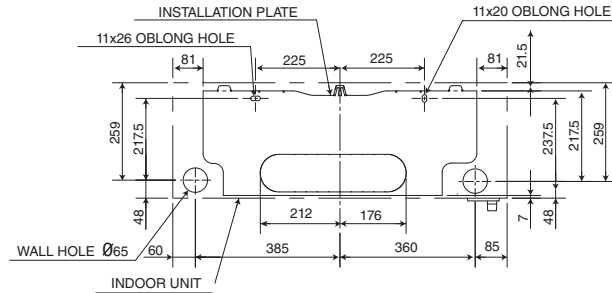

# DIMENSIONS

		MSZ-LN25/35/50VG/VGB/VGR	MSZ-LN60VG/VGB/VGR
PIPING	Insulation	ø35 O.D	ø37 O.D
	Liquid line	ø6.35 - 0.5m (flared connection ø6.35)	ø6.35 - 0.5m (flared connection ø6.35)
	Gas line	ø9.52 - 0.45m (flared connection ø9.52)	ø9.52 - 0.45m (flared connection ø12.7)
Drain hose		Insulation ø28 connected part ø16 O.D	Insulation ø28 connected part ø16 O.D