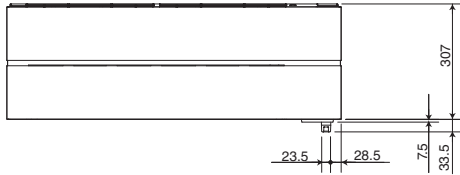

# DIMENSIONS

		MSZ-LN25/35/50VG/VGB/VGR	MSZ-LN60VG/VGB/VGR
PIPING	Insulation	ø35 O.D	ø37 O.D
	Liquid line	ø6.35 - 0.5m (flared connection ø6.35)	ø6.35 - 0.5m (flared connection ø6.35)
	Gas line	ø9.52 - 0.45m (flared connection ø9.52)	ø9.52 - 0.45m (flared connection ø12.7)
Drain hose		Insulation ø28 connected part ø16 O.D	Insulation ø28 connected part ø16 O.D