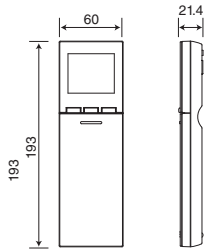

# DIMENSIONS

		MSZ-LN25/35/50VG/VGB/VGR	MSZ-LN60VG/VGB/VGR
PIPING	Insulation	ø35 O.D	ø37 O.D
	Liquid line	ø6.35 - 0.5m (flared connection ø6.35)	ø6.35 - 0.5m (flared connection ø6.35)
	Gas line	ø9.52 - 0.45m (flared connection ø9.52)	ø9.52 - 0.45m (flared connection ø12.7)
Drain hose		Insulation ø28 connected part ø16 O.D	Insulation ø28 connected part ø16 O.D