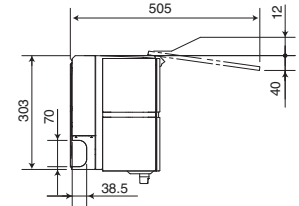

# DIMENSIONS

		MSZ-LN25/35/50VG/VGB/VGR	MSZ-LN60VG/VGB/VGR
PIPING	Insulation	ø35 O.D	ø37 O.D
	Liquid line	ø6.35 - 0.5m (flared connection ø6.35)	ø6.35 - 0.5m (flared connection ø6.35)
	Gas line	ø9.52 - 0.45m (flared connection ø9.52)	ø9.52 - 0.45m (flared connection ø12.7)
Drain hose		Insulation ø28 connected part ø16 O.D	Insulation ø28 connected part ø16 O.D