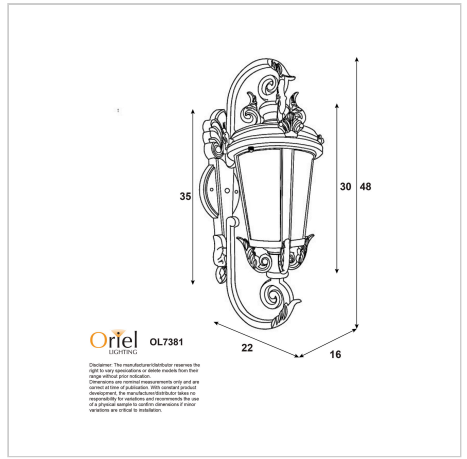

Unless stated, fittings do not include globes (bulbs). No representations are made as to the suitability of this product for your application. All fixed lights (other than DIY lights) should be installed by a licensed electrical contractor. Due to continuing product development, some specifications may change over time. Refer to our detailed Terms and Conditions, online at: www.oriel-lighting.com.au | Details and specifications are current at the time of printing, and with constant product development, subject to change.

(c) Oriel Lighting

quality lighting at affordable prices | specifications subject to change without notice - check the website for the latest information | www.oriel-lighting.com.au