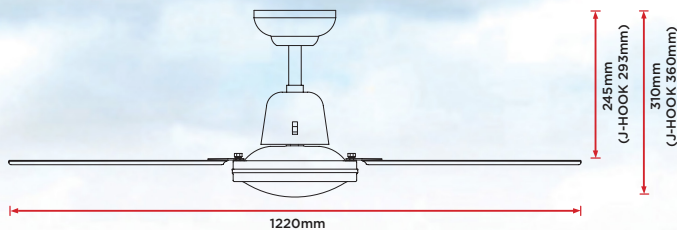

RevelAIR Roma

48" 1200mm

SPECIFICATIONS	48" 3 BLADE ABS CEILING FAN		
MATERIAL	METAL MOTOR & 3 ABS BLADES		
MOTOR SIZE	165mm x 12mm AC MOTOR		
POWER INPUT	220-240V AC 50Hz		
MOTOR WATTAGE	60W AC		
BLADE PITCH	16.5 DEGREES		
RPM	HIGH	MEDIUM	LOW
	280	220	115
AIRFLOW (m³/MIN)	HIGH	MEDIUM	LOW
	200	153	71

56" 1400mm

SPECIFICATIONS	56" 3 BLADE ABS CEILING FAN		
MATERIAL	METAL MOTOR & 3 ABS BLADES		
MOTOR SIZE	165mm x 14.4mm AC MOTOR		
POWER INPUT	220-240V AC 50Hz		
MOTOR WATTAGE	65W AC		
BLADE PITCH	16.5 DEGREES		
RPM	HIGH	MEDIUM	LOW
	230	165	110
AIRFLOW (m³/MIN)	HIGH	MEDIUM	LOW
	230	170	100

56" 1400mm

White - ROMA56HSWH

Black -ROMA56HSBK

White -ROMA56JHWH
(J-Hook Model)