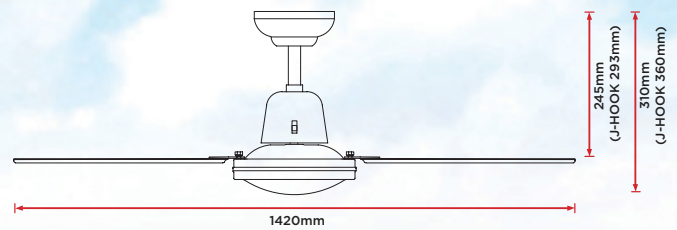

RevelAIR Roma

48" 1200mm

SPECIFICATIONS	48" 3 BLADE ABS CEILING FAN		
MATERIAL	METAL MOTOR & 3 ABS BLADES		
MOTOR SIZE	165mm x 12mm AC MOTOR		
POWER INPUT	220-240V AC 50Hz		
MOTOR WATTAGE	60W AC		
BLADE PITCH	16.5 DEGREES		
RPM	HIGH	MEDIUM	LOW
	280	220	115
AIRFLOW (m³/MIN)	HIGH	MEDIUM	LOW
	200	153	71

56" 1400mm

SPECIFICATIONS	56" 3 BLADE ABS CEILING FAN		
MATERIAL	METAL MOTOR & 3 ABS BLADES		
MOTOR SIZE	165mm x 14.4mm AC MOTOR		
POWER INPUT	220-240V AC 50Hz		
MOTOR WATTAGE	65W AC		
BLADE PITCH	16.5 DEGREES		
RPM	HIGH	MEDIUM	LOW
	230	165	110
AIRFLOW (m³/MIN)	HIGH	MEDIUM	LOW
	230	170	100