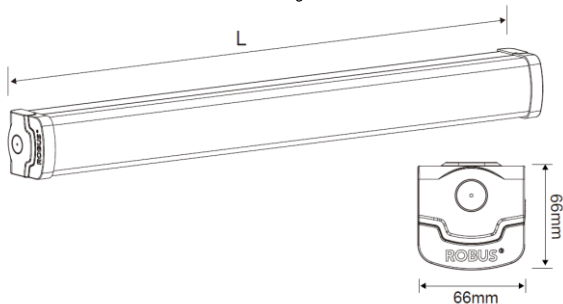

ROBUS®

COMMERCIAL

SPEEDBEAM PLUS CCT3 SELECTABLE MULTIWATTAGE LED BATTEN

RLMW

RHA2WEMSTA-PSU

PRODUCT INFORMATION DOCUMENT CONSTRUCTION

- Pressed steel powder coated housing
- Polycarbonate diffuser and end caps
- Quick connectors allowing adding emergency pack (RHA2WEMSTA-PSU) and microwave sensor (RLMW) accessories

FEATURES

- Unique design of each size allowing selection between 4 different lumen outputs to suit installation area requirements
- Light colour temperature selectable between 3000K, 4000K and 6500K
- Easy to open screw-less end caps providing quick and simple installation
- Two-part construction making wiring and installation much easier and faster
- Base suitable for 20mm conduit entry and BESA box mounting

	RSBX06CCT3-01	RSBX12CCT3-01
Comparable to:	1x/2x18W T8	1x/2x36W T8
Total Power (W):	11.6/16.0/18.6/22.4	15.1/21.7/27.4/32.8
Total Light Output (lm):	1500/2040/2330/2740	2090/2970/3650/4250
Efficacy (lm/cctW):	129/128/126/122	138/137/133/129
Lux at 1m (lux):	410/570/650/760	560/800/980/1140
Emergency Lux at 1m (lux):	NA	NA
CCT (K):	3000/4000/6500	3000/4000/6500
CRI:	80	80
IP:	20	20
Operation Temperature (°C)	-20 ≤ Ta ≤ +40	-20 ≤ Ta ≤ +40
Inrush Current:	8A/200us	11A/120us
RG Value:	0	0
L70B50 or the variant:	>60000	>60000
Dimensions LxWxH	630x66x66	1230x66x66
Weight (kg):	0.78	1.52

	Wattages	Length	Weight	CCT
RSBX06CCT3	12/16/18/22W	630mm	0.78kg	3000K/4000K/6500K
RSBX12CCT3	16/22/28/32W	1230mm	1.52kg	3000K/4000K/6500K

Diagram for RSBX12CCT3-01 in 32W 4000K. Other diagrams available on request