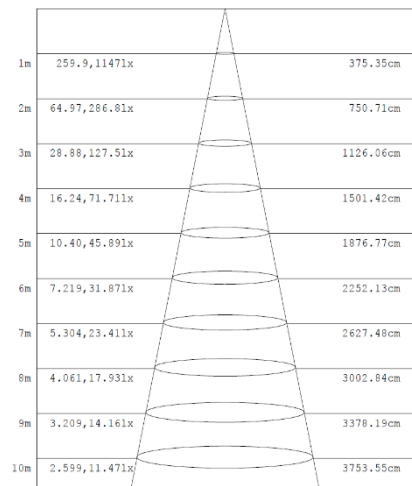

	RSBX06CCT3-01	RSBX12CCT3-01
Comparable to:	1x/2x18W T8	1x/2x36W T8
Total Power (W):	11.6/16.0/18.6/22.4	15.1/21.7/27.4/32.8
Total Light Output (lm):	1500/2040/2330/2740	2090/2970/3650/4250
Efficacy (lm/cctW):	129/128/126/122	138/137/133/129
Lux at 1m (lux):	410/570/650/760	560/800/980/1140
Emergency Lux at 1m (lux):	NA	NA
CCT (K):	3000/4000/6500	3000/4000/6500
CRI:	80	80
IP:	20	20
Operation Temperature (°C)	-20 ≤ Ta ≤ +40	-20 ≤ Ta ≤ +40
Inrush Current:	8A/200us	11A/120us
RG Value:	0	0
L70B50 or the variant:	>60000	>60000
Dimensions LxWxH	630x66x66	1230x66x66
Weight (kg):	0.78	1.52

	Wattages	Length	Weight	CCT
RSBX06CCT3	12/16/18/22W	630mm	0.78kg	3000K/4000K/6500K
RSBX12CCT3	16/22/28/32W	1230mm	1.52kg	3000K/4000K/6500K

Diagram for RSBX12CCT3-01 in 32W 4000K. Other diagrams available on request