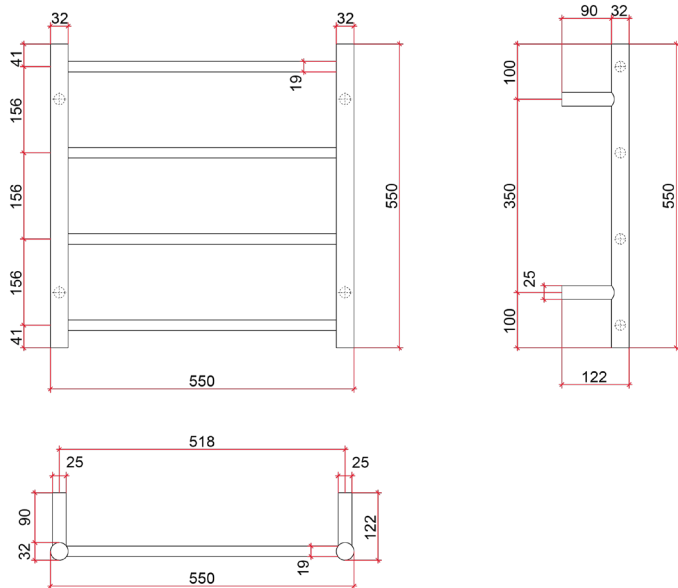

Thermorail 240V Ladder Towel Rail

Electric Heated Towel Rail for use in bathrooms

Note: All dimensions are in millimeters (mm)

Stock Code	Finish	Size (mm)	Output (W)	No. of Bars
SR25MB	Matt Black	W550 x H550 x D122	54	4

Seven year warranty

Safe for use in bathrooms

Quality stainless steel

Dry electric element

Hardwired or plug-in

Multiflex wiring on all legs

Horizontal and vertical bar sizes

1.8m lead on rail

PLEASE NOTE: Specifications are for information purposes only. Whilst every effort has been made to ensure the product specifications are accurate, due to continuing product development and improvement the specifications are subject to change. Specifications can be used to rough in and fit timber supports in the wall however we recommend no holes are drilled without having the product on site or verifying the details with the manufacturer. Thermogroup cannot be held liable or responsible for errors due to updated specifications.