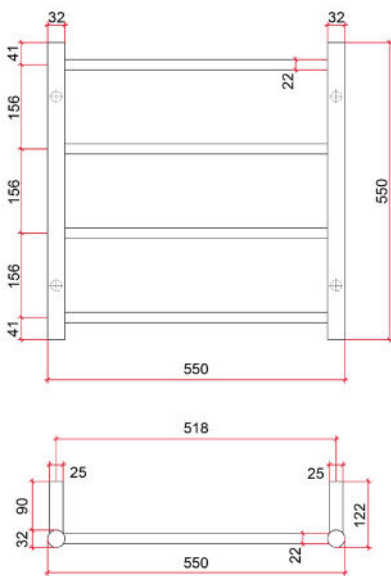

Thermorail 12V Ladder Towel Rail
Electric Heated Towel Rail for use in bathrooms

Note: All dimensions are in millimeters (mm)

Stock Code	Finish	Size (mm)	Output (W)	No. of Bars
SRB2512	Brushed Stainless Steel	W550 x H550 x D122	65	4

Seven year warranty

Safe for use in bathrooms

Quality stainless steel

Safe for use in wet areas

Concealed wiring on all legs

Horizontal and vertical bar sizes

Transformer included (12 month warranty)

1.5m lead on rail

PLEASE NOTE: Specifications are for information purposes only. Whilst every effort has been made to ensure the product specifications are accurate, due to continuing product development and improvement the specifications are subject to change. Specifications can be used to rough in and fit timber supports in the wall however we recommend no holes are drilled without having the product on site or verifying the details with the manufacturer. Thermogroup cannot be held liable or responsible for errors due to updated specifications.