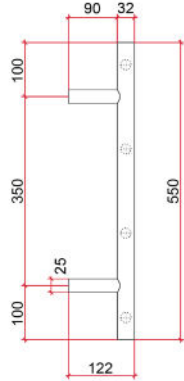

Thermorail 12V Ladder Towel Rail
Electric Heated Towel Rail for use in bathrooms

Note: All dimensions are in millimeters (mm)

Stock Code	Finish	Size (mm)	Output (W)	No. of Bars
SRB2512	Brushed Stainless Steel	W550 x H550 x D122	65	4

Seven year warranty

Safe for use in bathrooms

Quality stainless steel

Safe for use in wet areas

Concealed wiring on all legs

Horizontal and vertical bar sizes

Transformer included (12 month warranty)

1.5m lead on rail

PLEASE NOTE: Specifications are for information purposes only. Whilst every effort has been made to ensure the product specifications are accurate, due to continuing product development and improvement the specifications are subject to change. Specifications can be used to rough in and fit timber supports in the wall however we recommend no holes are drilled without having the product on site or verifying the details with the manufacturer. Thermogroup cannot be held liable or responsible for errors due to updated specifications.