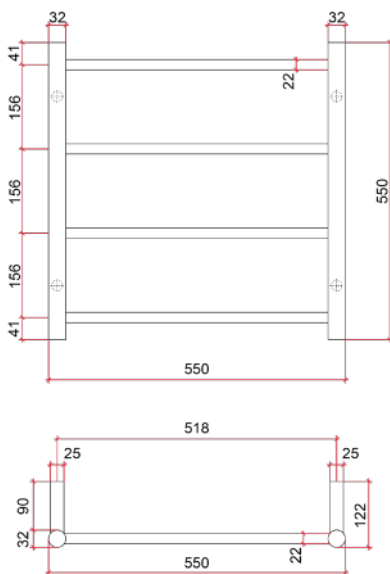

Thermorail 240V Ladder Towel Rail
Electric Heated Towel Rail for use in bathrooms

Note: All dimensions are in millimeters (mm)

Stock Code	Finish	Size (mm)	Output (W)	No. of Bars
SRB25M	Brushed Stainless Steel	W550 x H550 x D122	41	4

Seven year warranty

Safe for use in bathrooms

Quality stainless steel

Dry electric element

Multiflex wiring on all legs

Hardwired or plug-in

Horizontal and vertical bar sizes

1.8m lead on rail