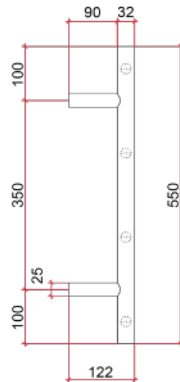

Thermorail 240V Ladder Towel Rail
Electric Heated Towel Rail for use in bathrooms

Note: All dimensions are in millimeters (mm)

Stock Code	Finish	Size (mm)	Output (W)	No. of Bars
SRB25M	Brushed Stainless Steel	W550 x H550 x D122	41	4

Seven year warranty

Safe for use in bathrooms

Quality stainless steel

Dry electric element

Multiflex wiring on all legs

Hardwired or plug-in

Horizontal and vertical bar sizes

1.8m lead on rail

PLEASE NOTE: Specifications are for information purposes only. Whilst every effort has been made to ensure the product specifications are accurate, due to continuing product development and improvement the specifications are subject to change. Specifications can be used to rough in and fit timber supports in the wall however we recommend no holes are drilled without having the product on site or verifying the details with the manufacturer. Thermogroup cannot be held liable or responsible for errors due to updated specifications.