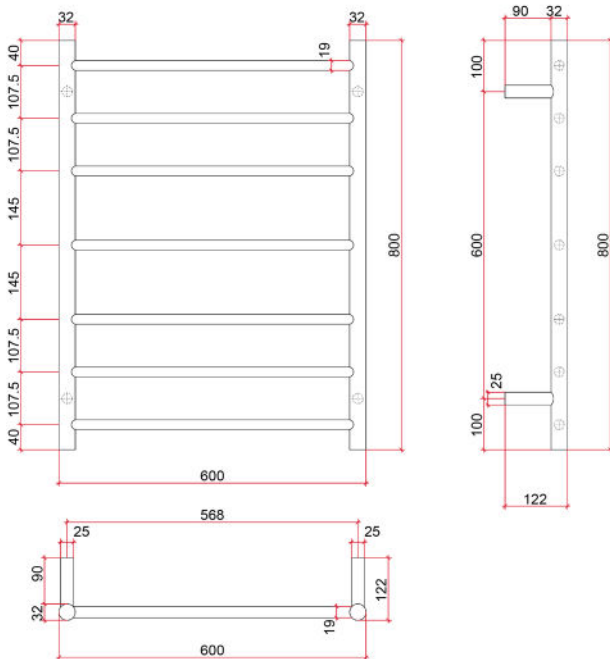

Thermorail 240V Ladder Towel Rail

Electric Heated Towel Rail for use in bathrooms

Note: All dimensions are in millimeters (mm)

Stock Code	Finish	Size (mm)	Output (W)	No. of Bars
SRB44M	Brushed Stainless Steel	W600 x H800 x D122	80	7

Seven year warranty

Safe for use in bathrooms

Quality stainless steel

Dry electric element

Hardwired or plug-in

Multiflex wiring on all legs

Horizontal and vertical bar sizes

1.8m lead on rail

PLEASE NOTE: Specifications are for information purposes only. Whilst every effort has been made to ensure the product specifications are accurate, due to continuing product development and improvement the specifications are subject to change. Specifications can be used to rough in and fit timber supports in the wall however we recommend no holes are drilled without having the product on site or verifying the details with the manufacturer. Thermogroup cannot be held liable or responsible for errors due to updated specifications.