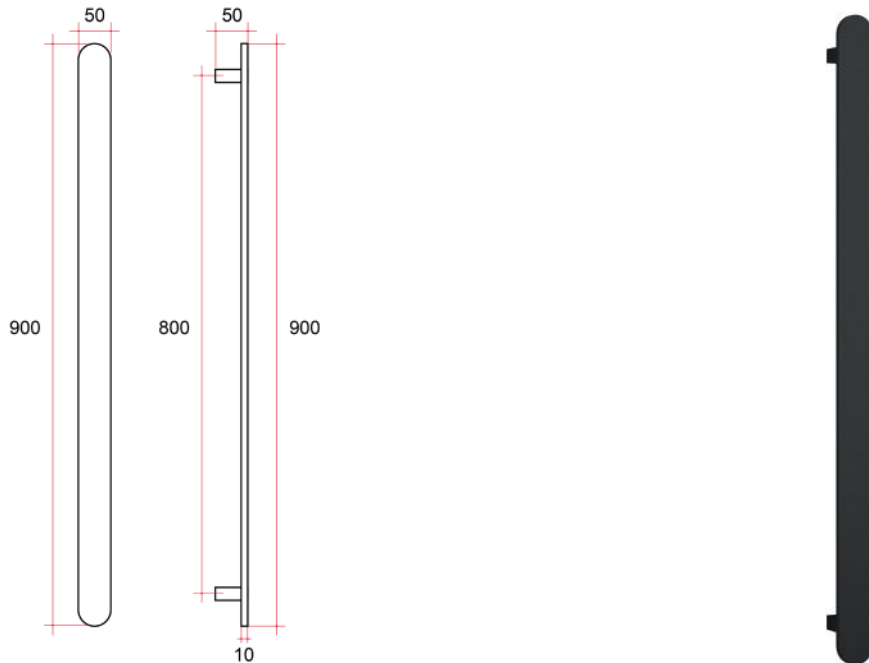

# Thermorail 12V Vertical Towel Rail

Electric Heated Towel Rails for use in bathrooms

Note: All dimensions are in millimeters (mm)

Rails are sold individually.

Stock Code	Finish	Size (mm)	Output (W)	No. of Bars
VP900B	Matt Black	W50 x H900 x D50	25	1

Seven year warranty

Safe for use in bathrooms

Quality stainless steel

Safe for use in wet areas

Concealed wiring only

Transformer included  
(12 month warranty)

Flat bar size

One towel per bar recommended

Lead on rail

**PLEASE NOTE:** Specifications are for information purposes only. Whilst every effort has been made to ensure the product specifications are accurate, due to continuing product development and improvement the specifications are subject to change. Specifications can be used to rough in and fit timber supports in the wall however we recommend no holes are drilled without having the product on site or verifying the details with the manufacturer. Thermogroup cannot be held liable or responsible for errors due to updated specifications.