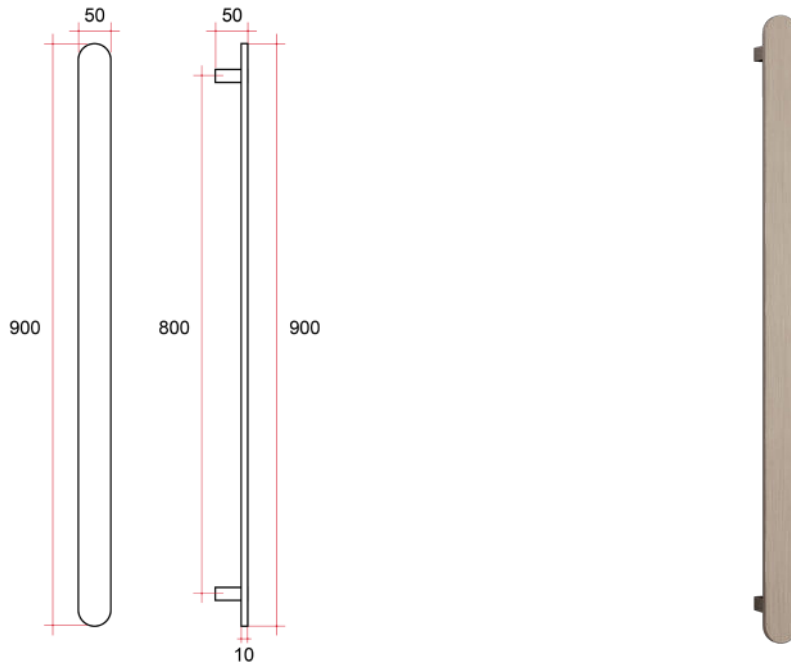

Thermorail 12V Pill Vertical Towel Rail
Electric Heated Towel Rails for use in bathrooms

Note: All dimensions are in millimeters (mm)

Rails are sold individually.

Stock Code	Finish	Size (mm)	Output (W)	No. of Bars
VP900BN	Brushed Nickel	W50 x H900 x D50	20	1

Seven year warranty

Safe for use in bathrooms

Quality stainless steel

Safe for use in wet areas

Concealed wiring only

Transformer included
(12 month warranty)

Flat bar size

One towel per bar recommended

2m lead on rail

PLEASE NOTE: Specifications are for information purposes only. Whilst every effort has been made to ensure the product specifications are accurate, due to continuing product development and improvement the specifications are subject to change. Specifications can be used to rough in and fit timber supports in the wall however we recommend no holes are drilled without having the product on site or verifying the details with the manufacturer. Thermogroup cannot be held liable or responsible for errors due to updated specifications.