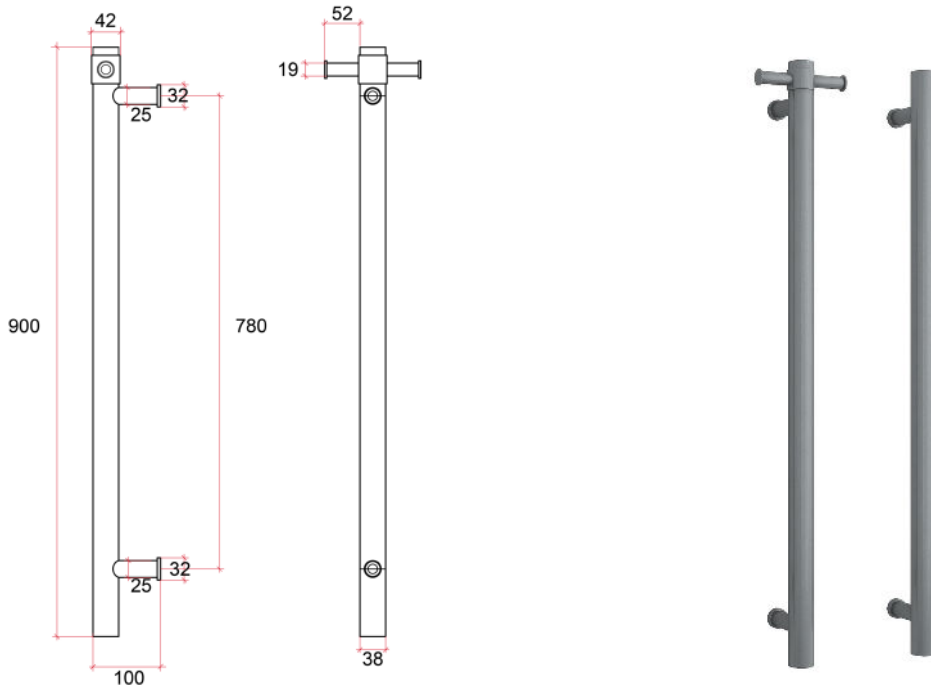

# Thermorail 12V Vertical Towel Rail

Electric Heated Towel Rails for use in bathrooms

Note: All dimensions are in millimeters (mm)

Rails are sold individually. Hooks are removable.

Stock Code	Finish	Size (mm)	Output (W)	No. of Bars
VS900HGM	Gun Metal	W142 x H900 x D100	30	1

Seven year warranty

Safe for use in bathrooms

Quality stainless steel

Safe for use in wet areas

Concealed wiring only

Transformer included  
(12 month warranty)

Vertical bar size

One towel per bar recommended

1.3m lead on rail

Optional removable hook

**PLEASE NOTE:** Specifications are for information purposes only. Whilst every effort has been made to ensure the product specifications are accurate, due to continuing product development and improvement the specifications are subject to change. Specifications can be used to rough in and fit timber supports in the wall however we recommend no holes are drilled without having the product on site or verifying the details with the manufacturer. Thermogroup cannot be held liable or responsible for errors due to updated specifications.