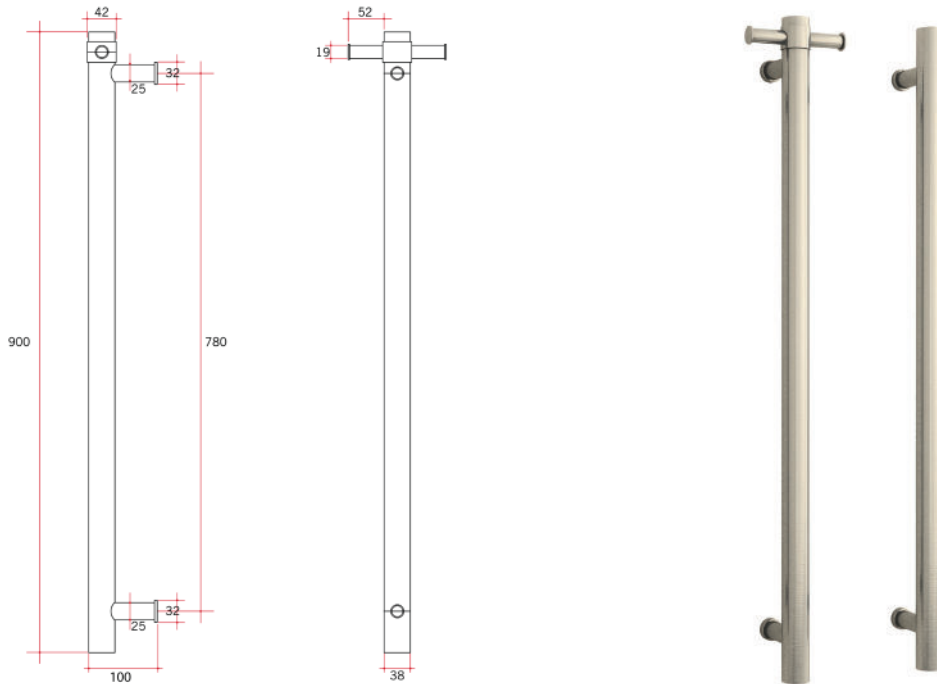

Thermorail 240V Vertical Towel Rail
Electric Heated Towel Rails for use in bathrooms

Note: All dimensions are in millimeters (mm)

Rails are sold individually. Hooks are removable.

Stock Code	Finish	Size (mm)	Output (W)	No. of Bars
VSH900HBN	Brushed Nickel	W142 x H900 x D100	20	1

Seven year warranty

Safe for use in bathrooms

Quality stainless steel

Dry electric element

Concealed wiring only

Vertical bar size

One towel per bar recommended

2m lead on rail

Optional removable hook

PLEASE NOTE: Specifications are for information purposes only. Whilst every effort has been made to ensure the product specifications are accurate, due to continuing product development and improvement the specifications are subject to change. Specifications can be used to rough in and fit timber supports in the wall however we recommend no holes are drilled without having the product on site or verifying the details with the manufacturer. Thermogroup cannot be held liable or responsible for errors due to updated specifications.